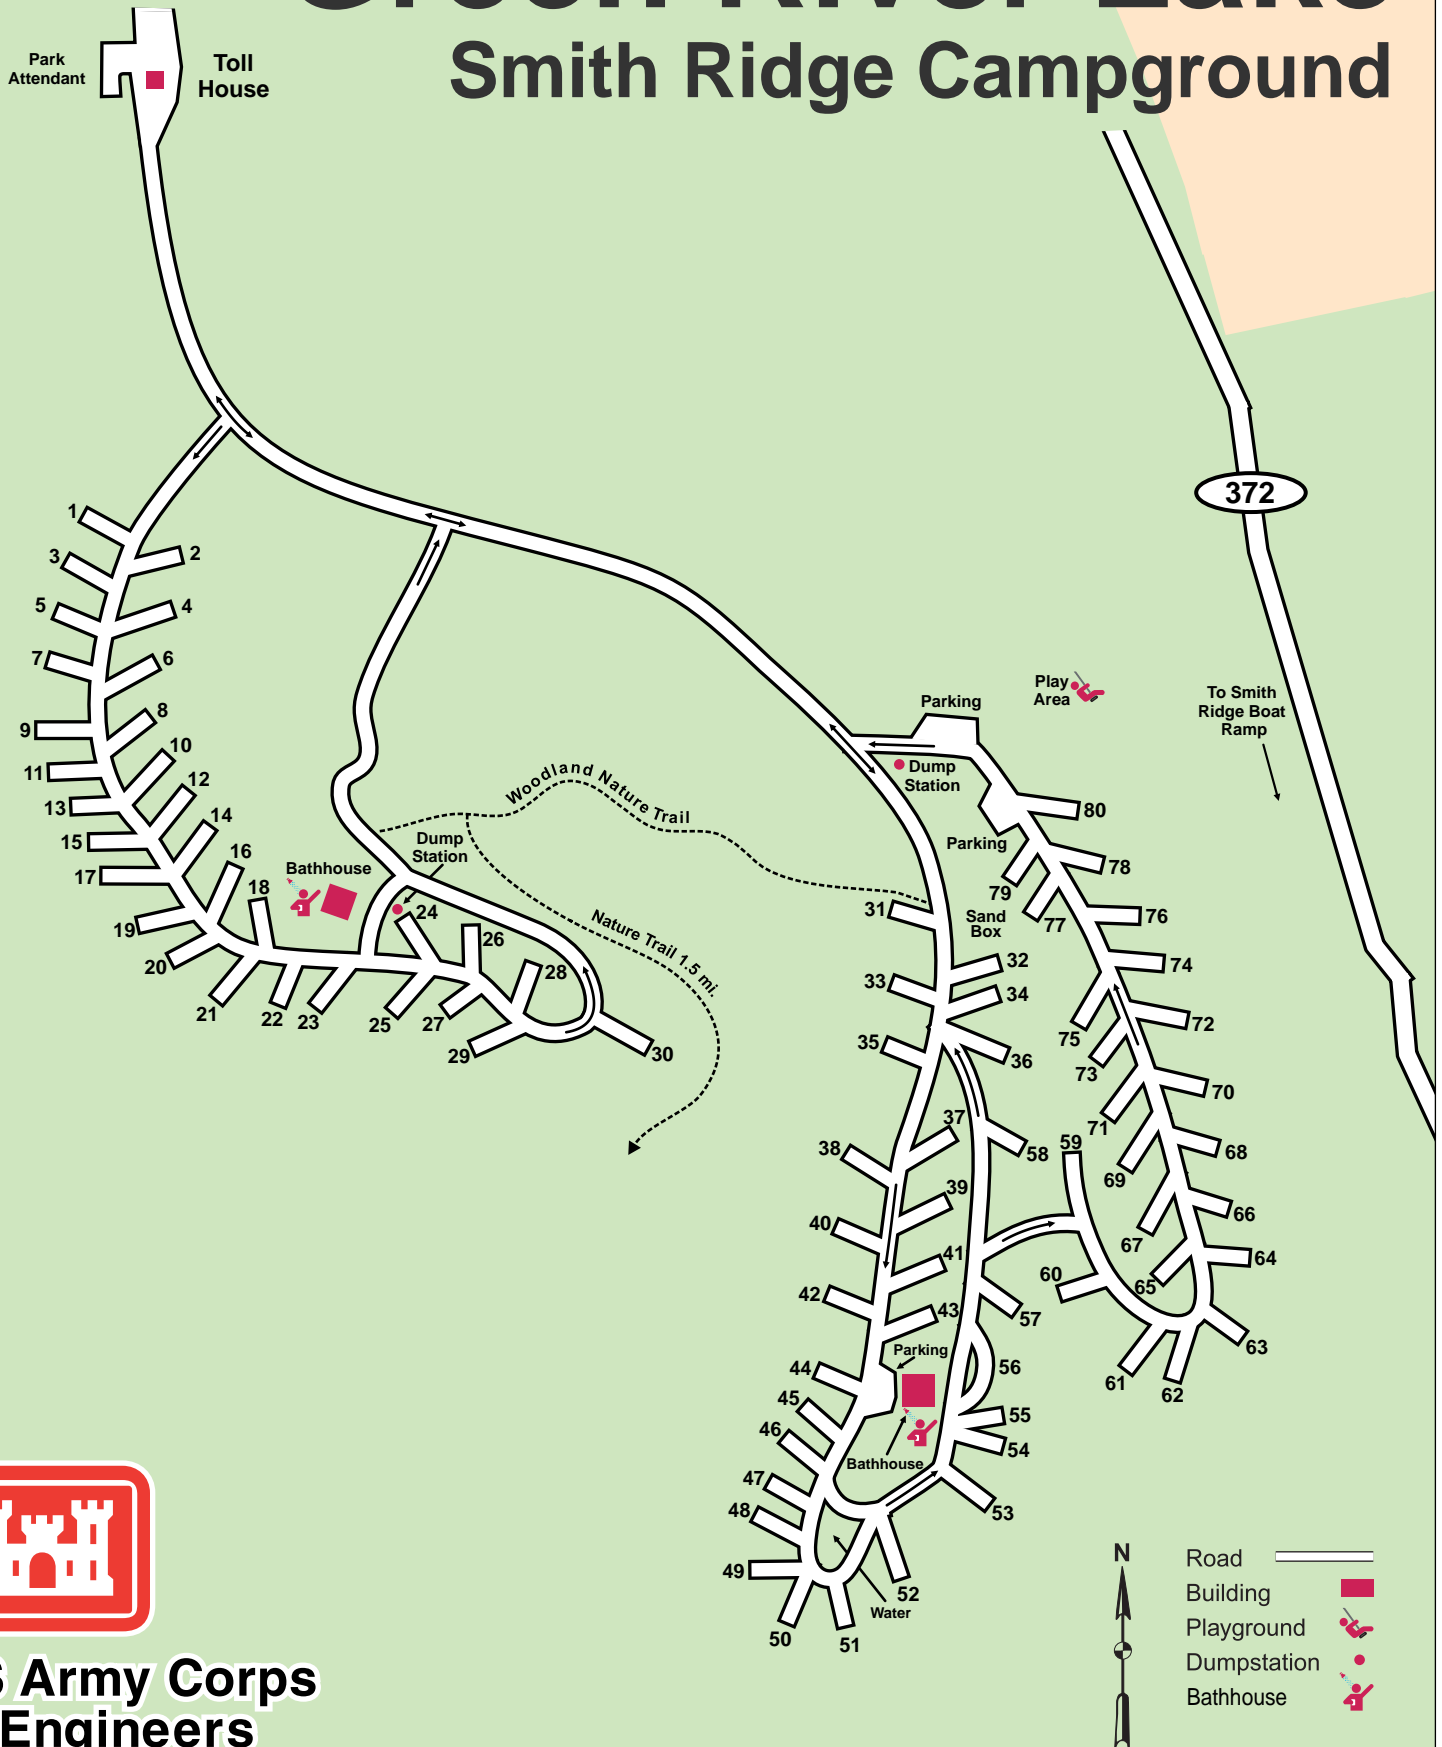

Green River Lake

Smith Ridge Campground

**US Army Corps
of Engineers**